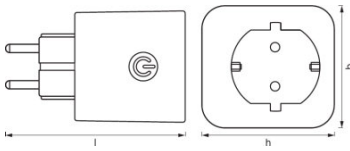

TECHNICAL DATA

Dimensions & weight

Product weight	97.00 g
Length	80.0 mm
Width	49.0 mm
Height	59.0 mm

Colors & materials

Product color	White
Body material	Plastic

Temperatures & operating conditions

Ambient temperature range	-10...+35 °C
----------------------------------	--------------