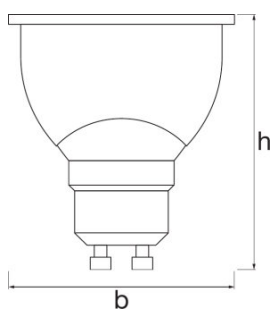

### Dimensions & weight

Product weight	53.00 g
Outer bulb	PAR51
Length	55.0 mm
Diameter	50.0 mm

<b>Overall length</b>	55.0 mm
<b>Maximum diameter</b>	50.0 mm