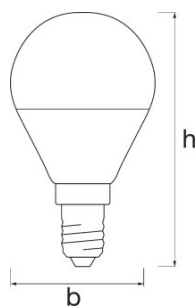

Light technical data

Starting time	< 0.5 s
Warm-up time (60 %)	< 0.50 s

Dimensions & weight

Product weight	32.00 g
Outer bulb	P46
Length	89.5 mm
Diameter	46.5 mm
Overall length	89.5 mm
Maximum diameter	47.0 mm