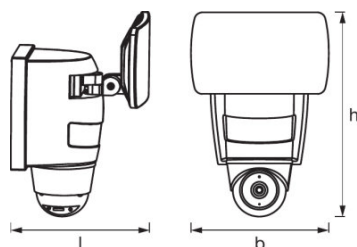

Light technical data

Beam angle	120 ° ¹⁾
------------	---------------------

¹⁾ ZMP_110132

Dimensions & weight

Product weight	990.00 g
Length	163.0 mm
Width	169.0 mm
Height	250.0 mm

Colors & materials

Product color	Dark gray
Body material	Aluminum
Cover material	Polycarbonate (PC)
Housing color	Dark gray